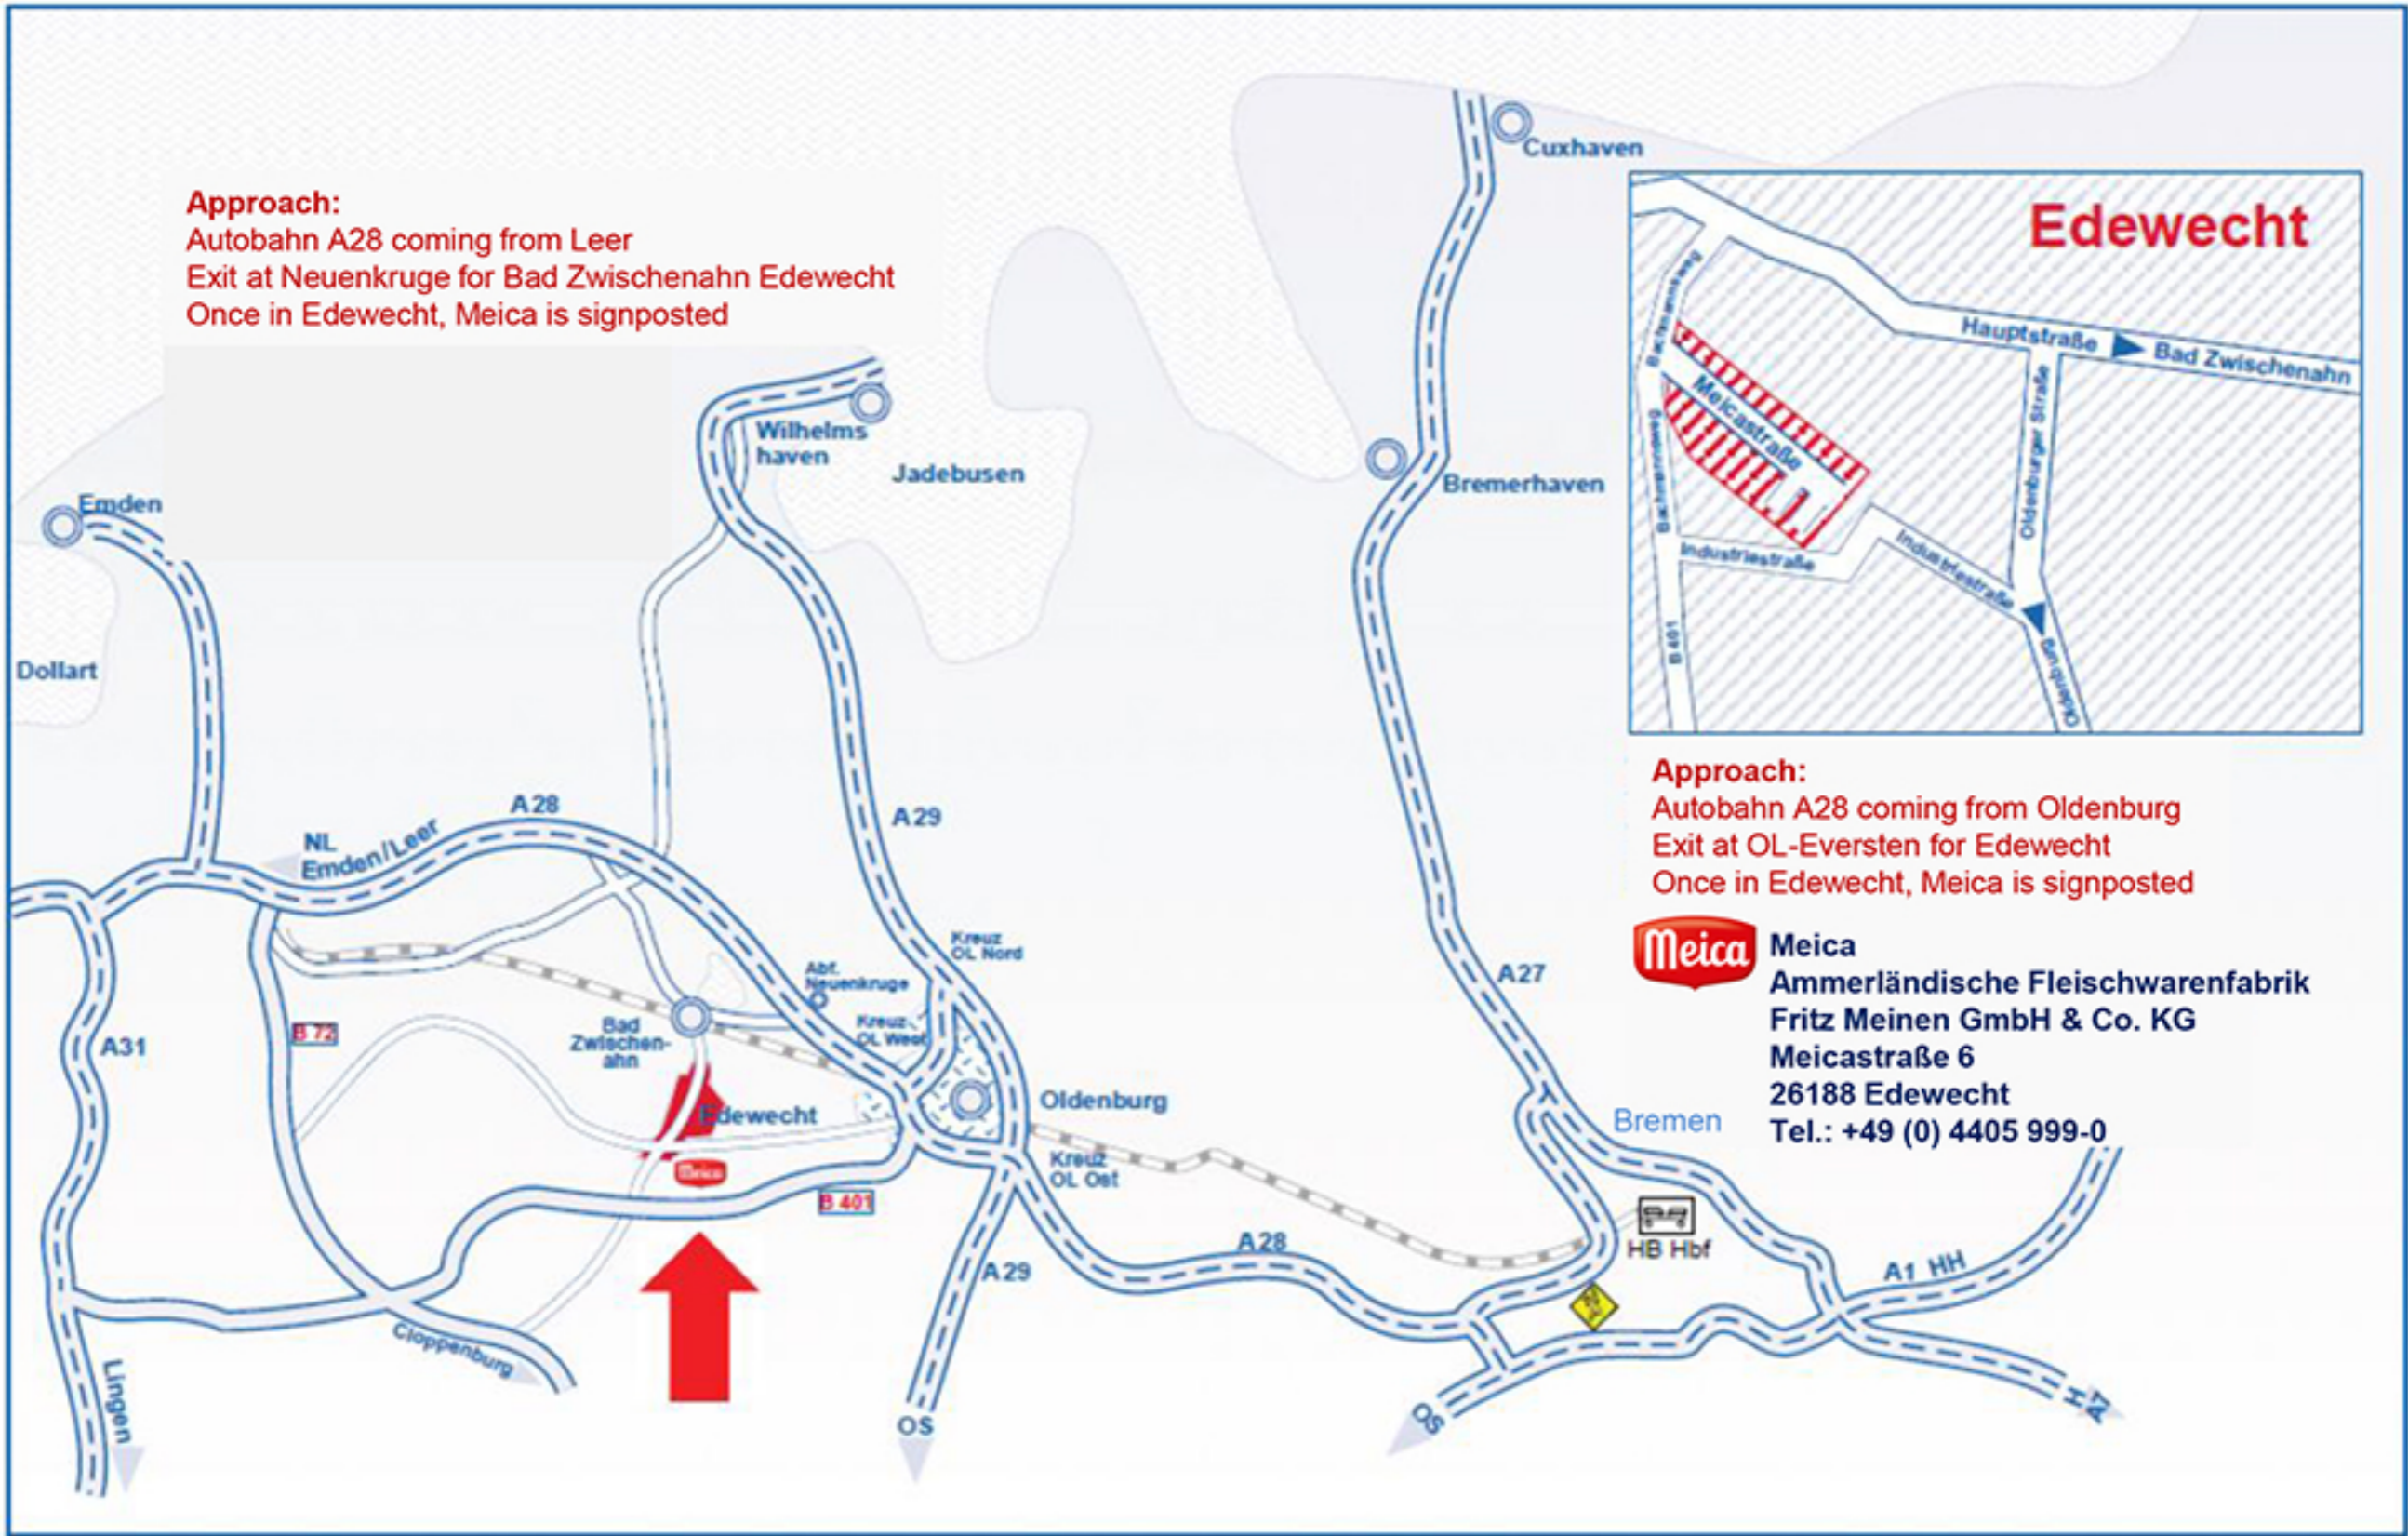

Approach:

Autobahn A28 coming from Leer
Exit at Neuenkrüge for Bad Zwischenahn Edeweicht
Once in Edeweicht, Meica is signposted

Approach:

Autobahn A28 coming from Oldenburg
Exit at OL-Eversten for Edeweicht
Once in Edeweicht, Meica is signposted